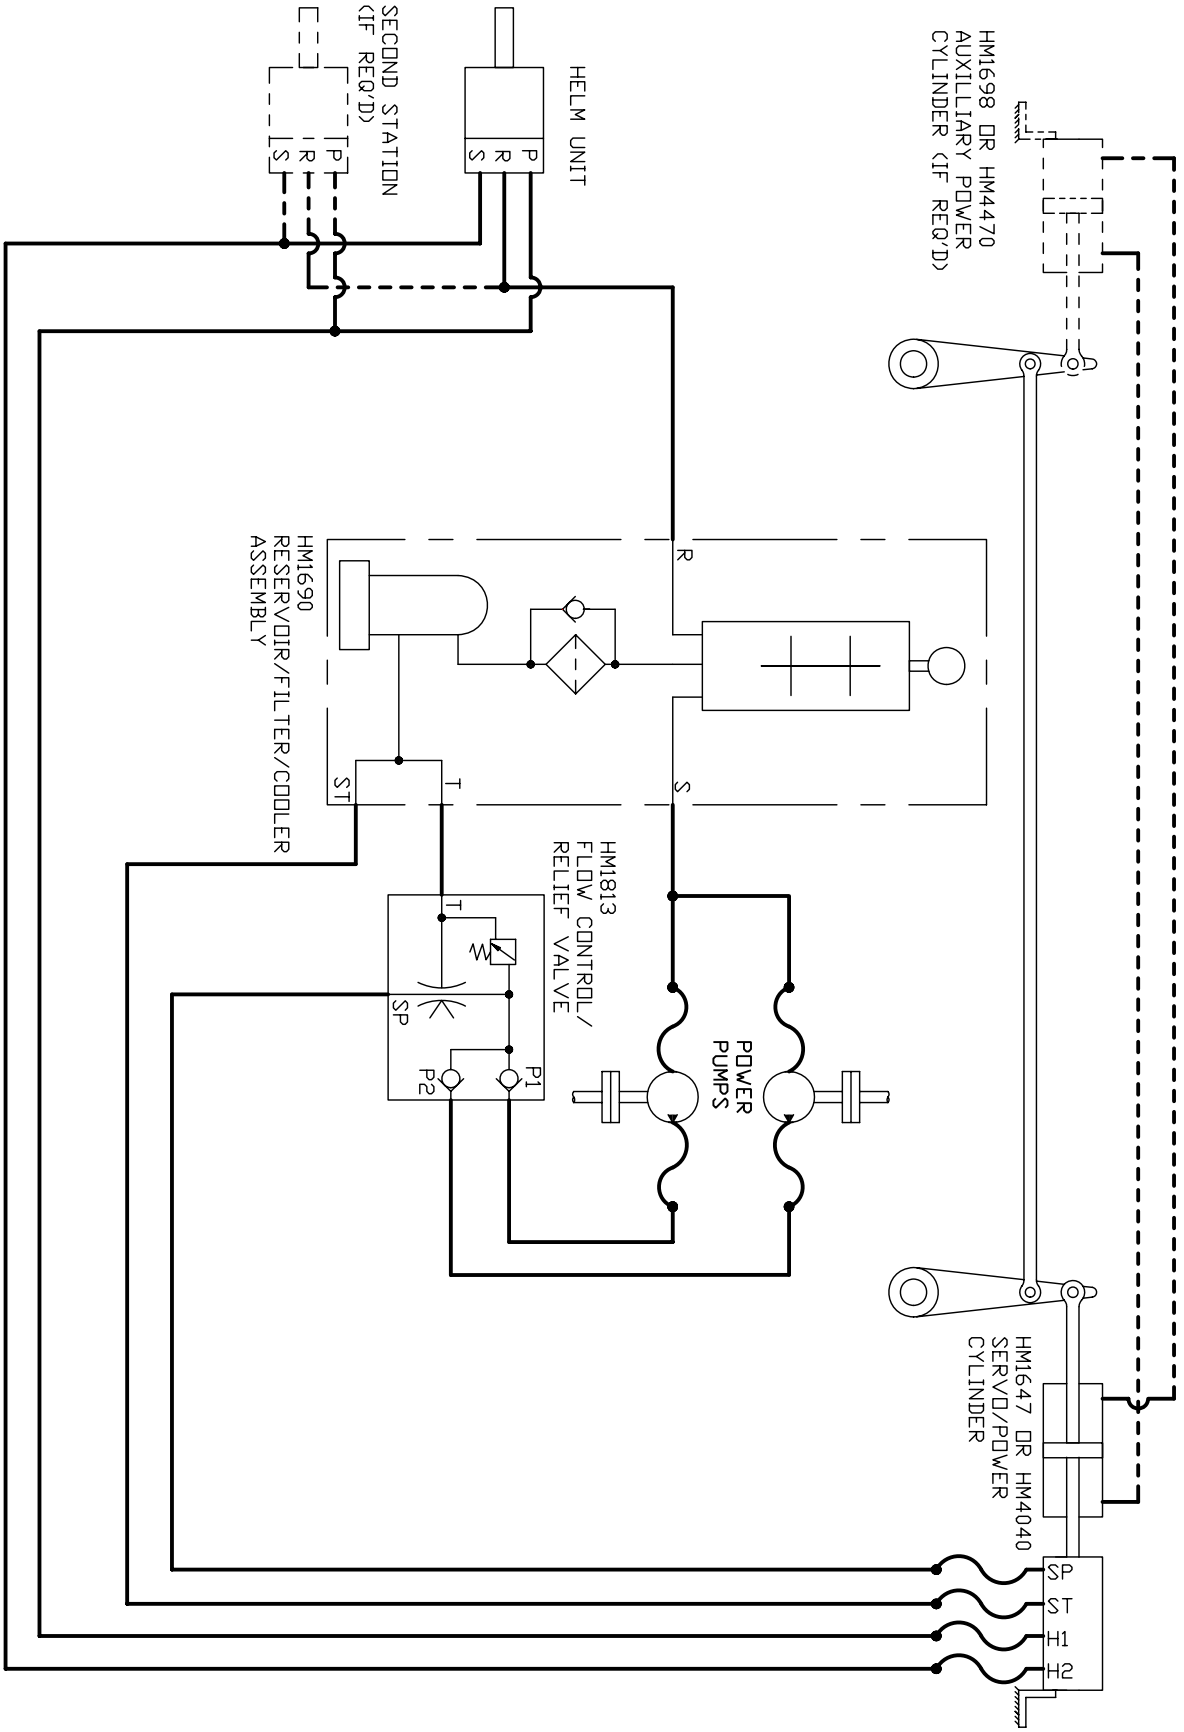

HM1698 DR HM4470
 AUXILIARY POWER
 CYLINDER (IF REQ'D)

THIS DRAWING IS THE PROPERTY OF HYPRO MARINE AND MUST NOT
 BE COPIED IN WHOLE OR PART WITHOUT WRITTEN CONSENT

HYPRO MARINE

TITLE

HYDRAULIC STEERING CIRCUIT
 POWER STEERING

ISSUE

ALT. NO

DRAWN
 MC

DRG. NO

DATE
 6/8/02

HM1706